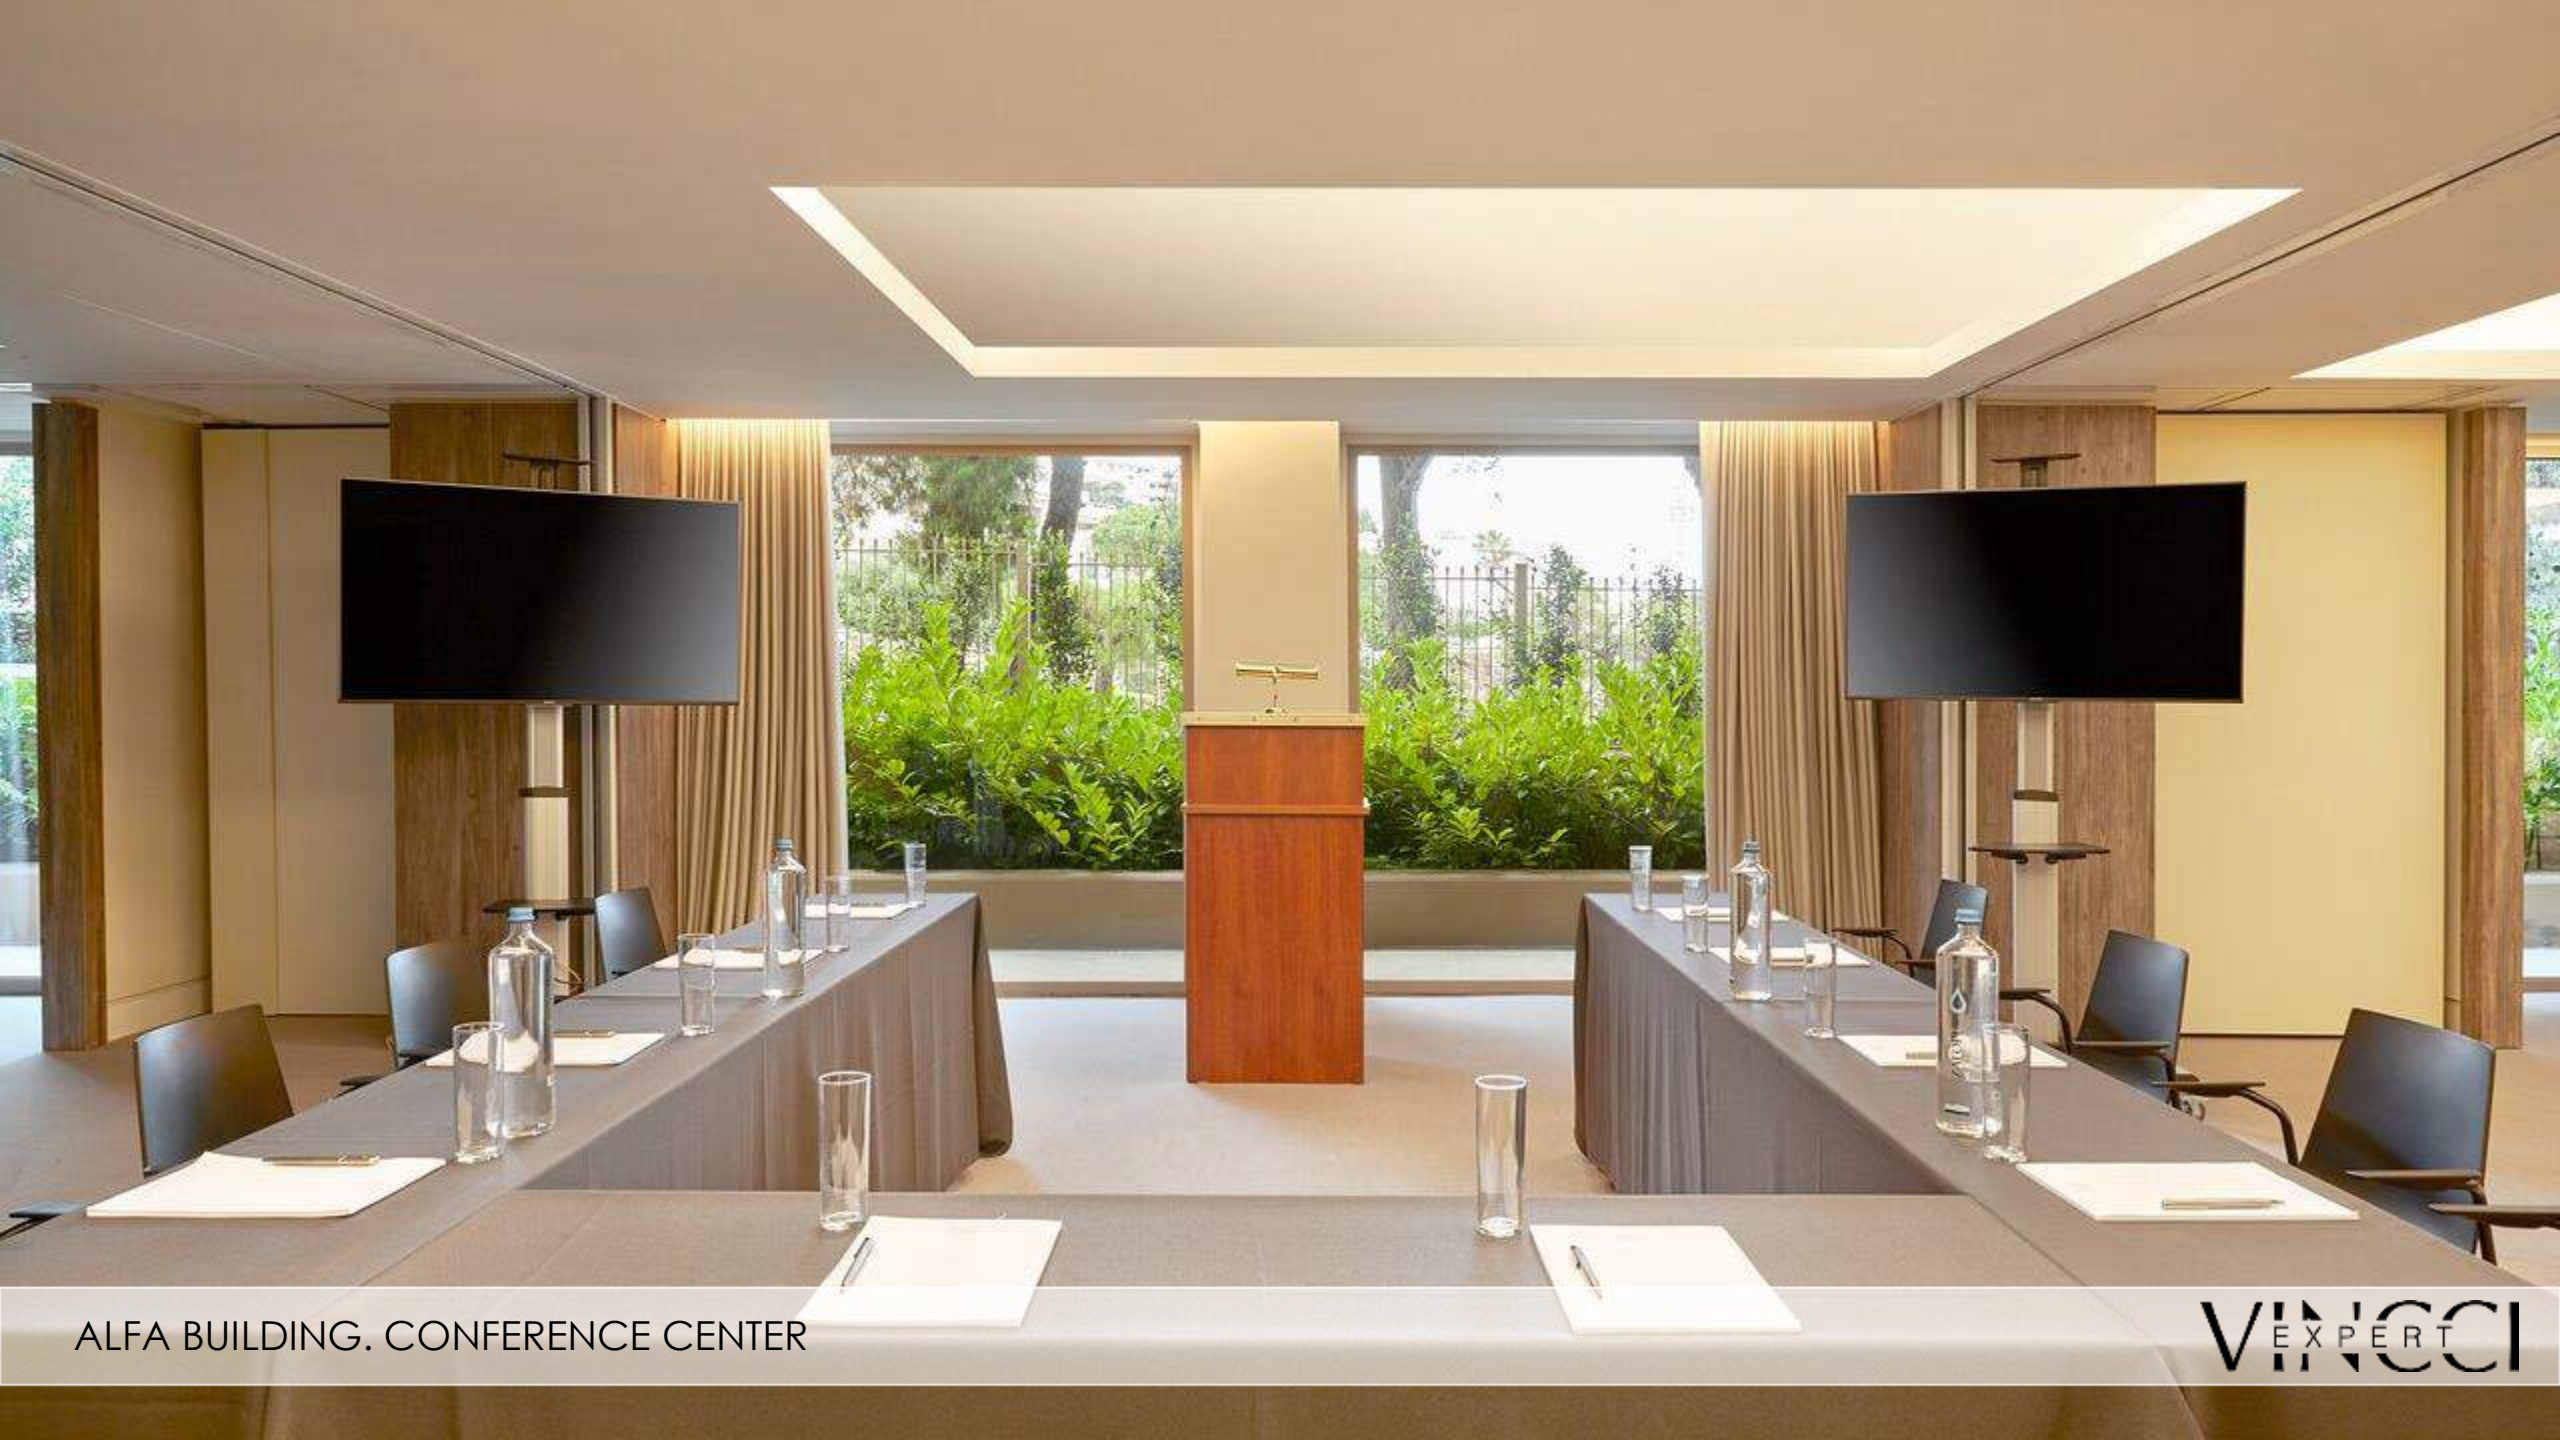

ALFA BUILDING. CONFERENCE CENTER

VINCCI
EXPERT