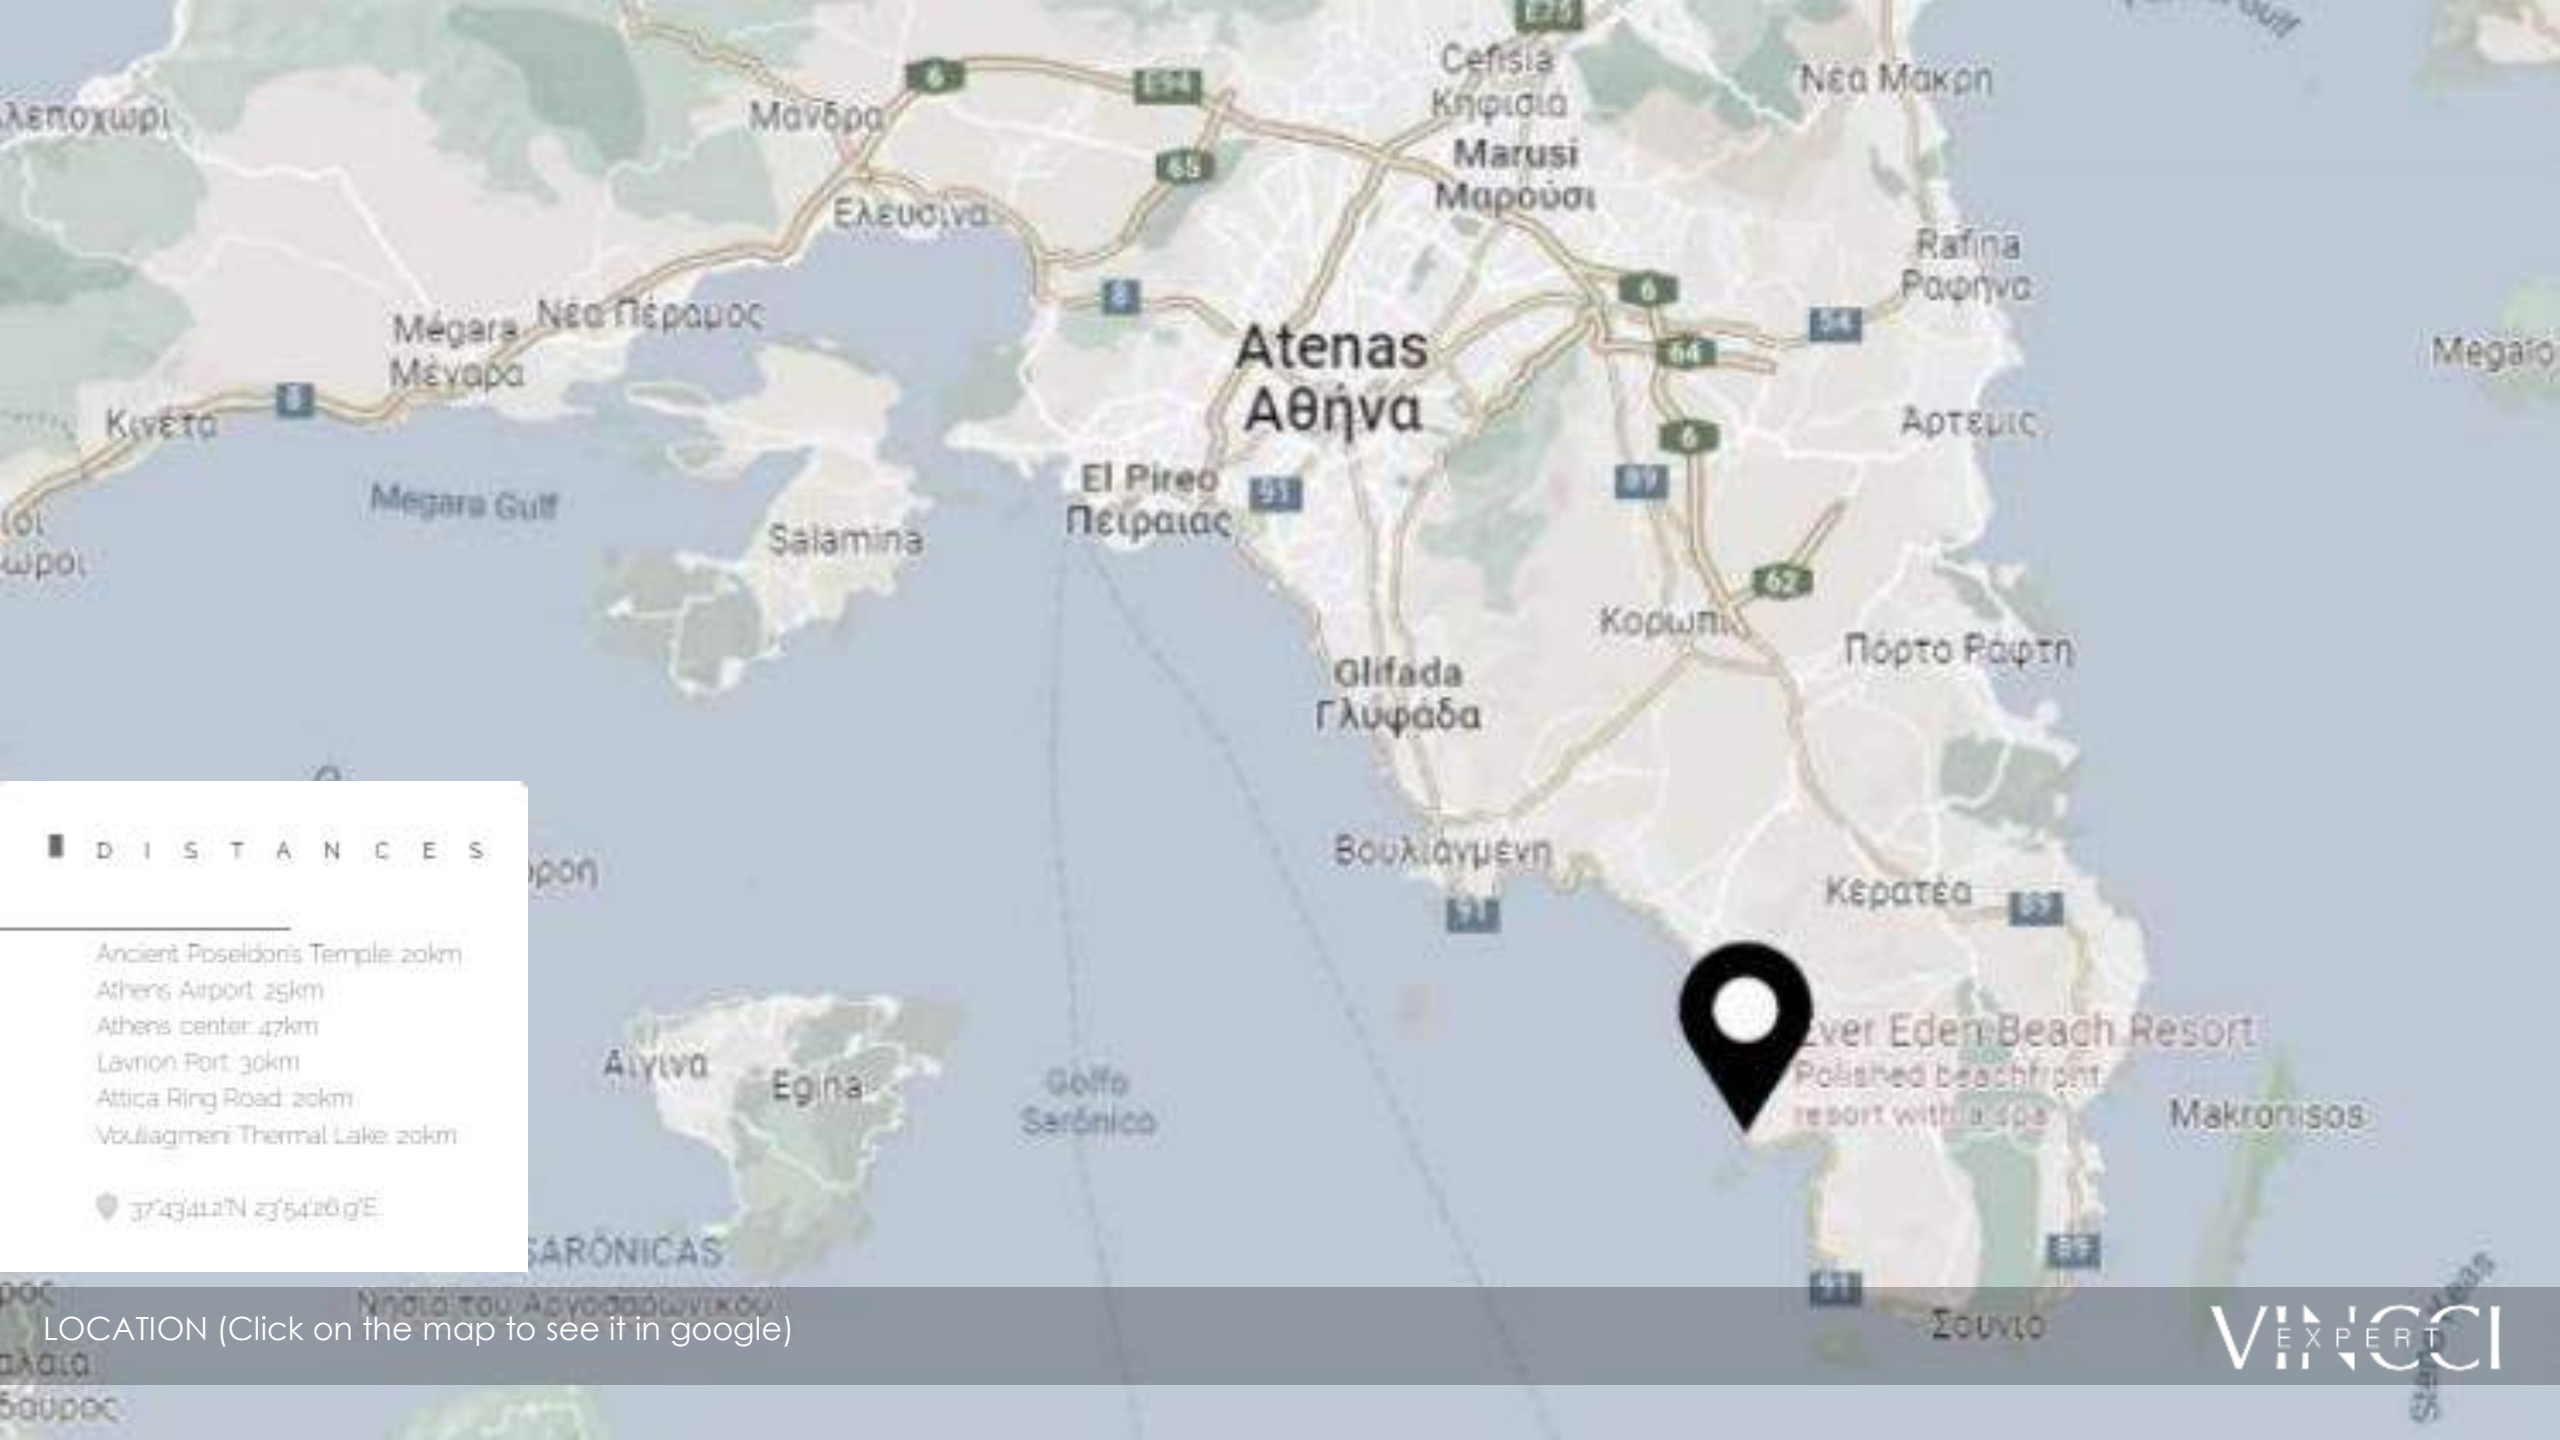

ACTIVITIES

VINCCI
EXPERT

DISTANCES

- Ancient Poseidon's Temple: 20km
- Athens Airport: 25km
- Athens center: 47km
- Lavrion Fort: 30km
- Attica Ring Road: 20km
- Vouliagmeni Thermal Lake: 20km

37°43'41.2"N 23°54'26.0"E